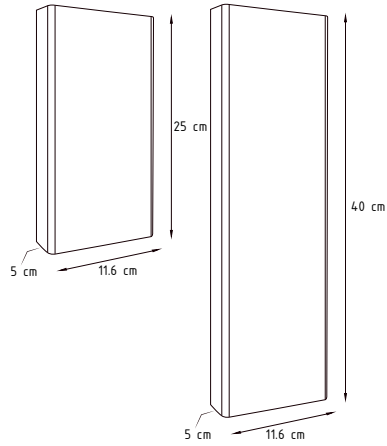

# SIMPLY | Pillar Wall Up/Down Brass LED

code	NNA-021-T25 LED	NNA-021-T40 LED
height	25 cm	40 cm
length	11.6 cm	11.6 cm
width	5 cm	5 cm
material	brass	brass
specifications	2x (2x3W) LED 2700° IP67	2x (2x3W) LED 2700° IP67
optic angle	flood	flood
gear	incl. 350mA IP67	incl. 350mA IP67
IP	IP67	IP67