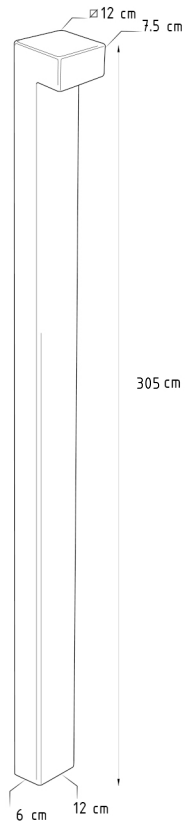

# SIMPLY 90° | Black Higa - Black Higa LED

code	NNA-012-T350 ALU	NNA-012-T350 ALU LED
height	305 cm	305 cm
length	12 cm	12 cm
width	12 cm	12 cm
material	inox	inox
specifications	1xCDM TC 35W IP65	2x6W LED 2700° IP65
fitting	G8.5	
lamp	discharge lamp	
gear	included IP65	included IP65
IP	IP43 cap - IP65/230V	IP65