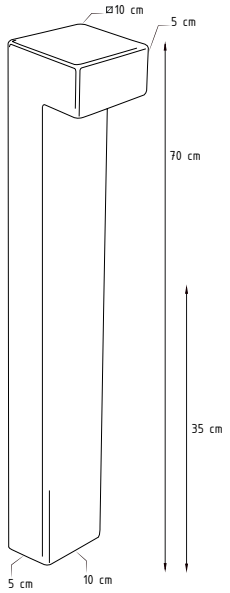

SIMPLY 90° | Black LED

code	NNA-015T-70 ALU LED
height	70 cm
length	10 cm
width	5 cm
material	inox
specifications	2x3W LED 2700°
optic angle	flood
gear	incl. 350mA IP67
IP	IP67