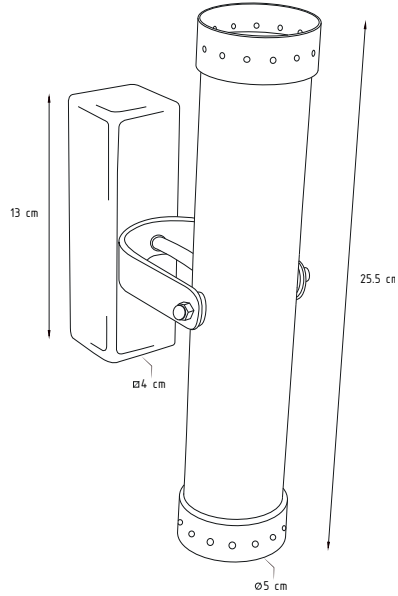

NONA | Up/Down LED

code	NNA-003-TE LED FLOOD NNA-003-TE LED SPOT 30°
material	brass
specifications	2x3W LED 2700° IP67
optic angle	flood/spot (30°)
gear	incl. convertor
IP	IP67