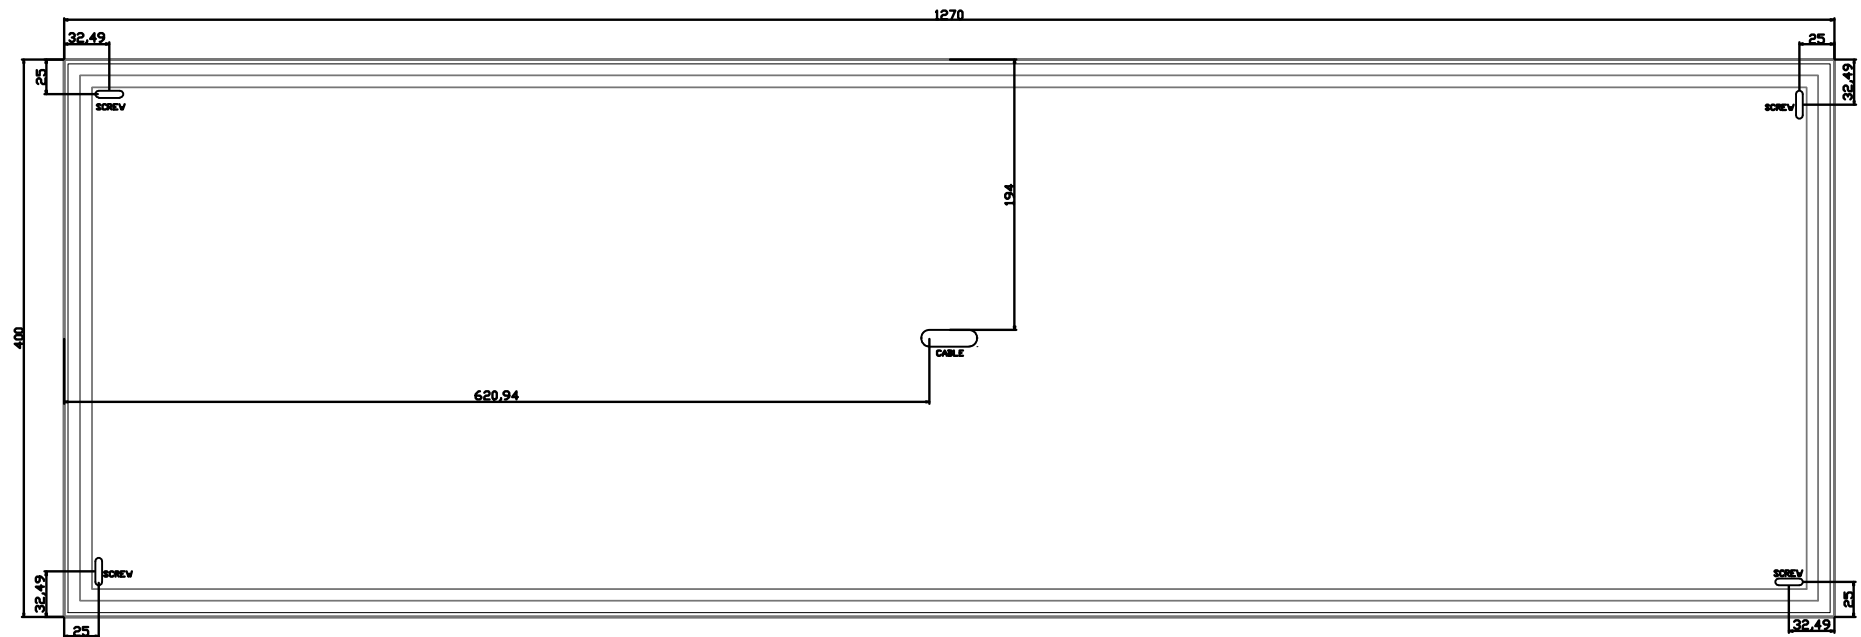

WL05 0202/LED

Technische installatieschema  
WL05.0202 - WL05.0202LED - WL05.0202DIM

PATENTED BY PVD CONCEPT