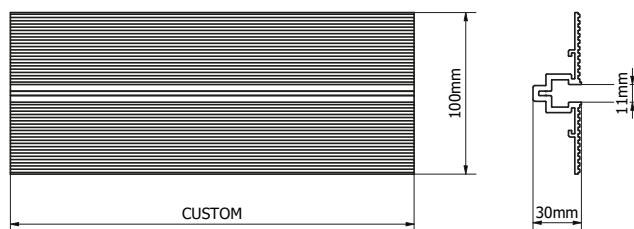

The slot system: Slot trimless custom

Slot trimless | recessed trimless

Item code	Description
WLSLT 0001	Slot trimless empty profile Length: 82mm (visual 52mm) Colour: White
WLSLT 0002	Slot trimless empty profile Length: 82mm (visual 52mm) Colour: Black
WLSLT 0101	Slot trimless empty profile Length: 250mm (visual 150mm) Colour: White
WLSLT 0102	Slot trimless empty profile Length: 250mm (visual 150mm) Colour: Black
WLSLT 0201	Slot trimless empty profile Length: 500mm (visual 400mm) Colour: White
WLSLT 0202	Slot trimless empty profile Length: 500mm (visual 400mm) Colour: Black
WLSLT 0301	Slot trimless empty profile Length: 1600mm (visual 1500mm) Colour: White
WLSLT 0302	Slot trimless empty profile Length: 1600mm (visual 1500mm) Colour: Black
WLSLT 0401	Slot trimless empty profile Length: 2100mm (visual 2000mm) Colour: White
WLSLT 0402	Slot trimless empty profile Length: 2100mm (visual 2000mm) Colour: Black
WLSLT 0501	Slot trimless empty profile Length: 3100mm (visual 3000mm) Colour: White
WLSLT 0502	Slot trimless empty profile Length: 3100mm (visual 3000mm) Colour: Black
WLSLT XXXX	Slot trimless empty profile Length: Custom per cm - max 590cm Colour: Custom